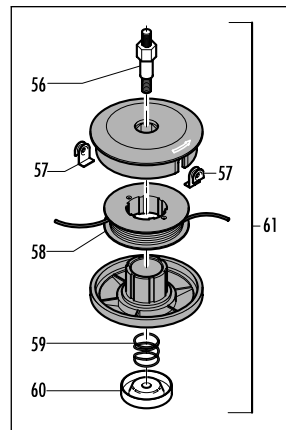

brand	PARTNER

date	APR/03	SHEET 3/4

Model	Prefix
B462X	01

Product number
953900398

FIGURE 2