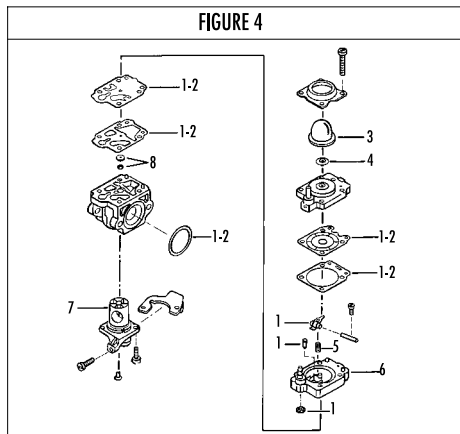

brand	PARTNER

date	APR/03	SHEET 1/4

Model	Prefix
B 462X	01

Product number
953900398

FIGURE 1