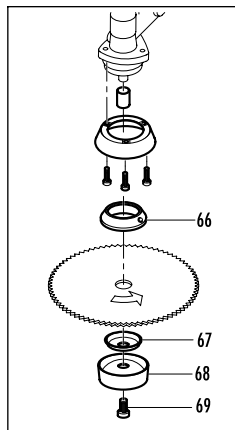

brand	PARTNER

date	APR/03	SHEET 3/4

Model	Prefix
B462X	01

Product number
953900398

FIGURE 2