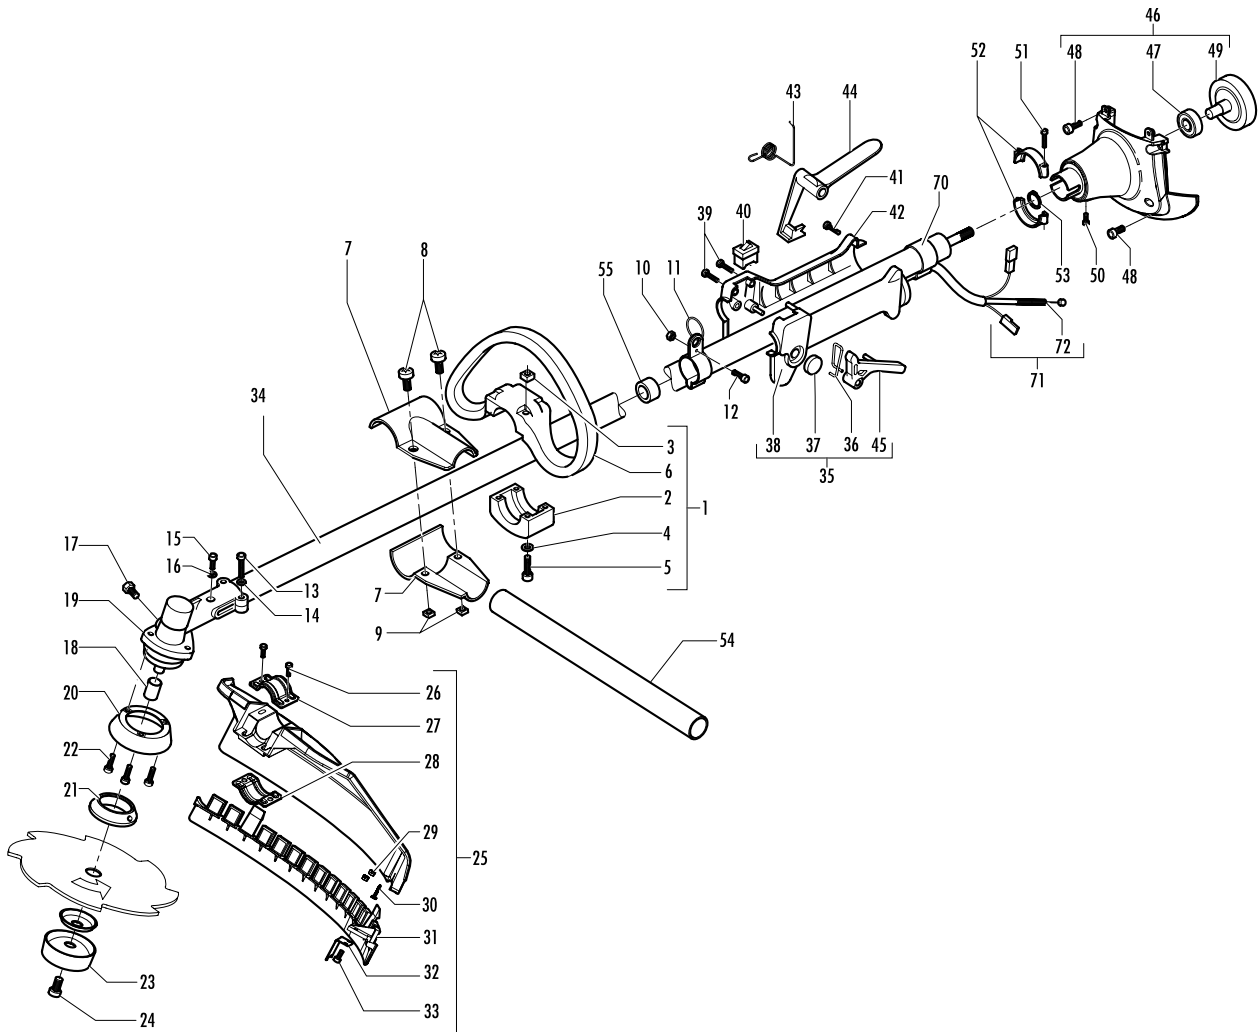

brand	PARTNER

date	APR/03	SHEET 3/4

Model	Prefix
B462X	01

Product number
953900398

FIGURE 2