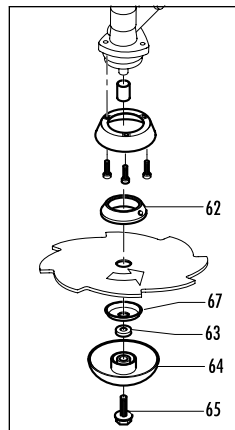

brand	PARTNER

date	APR/03	SHEET 3/4

Model	Prefix
B462X	01

Product number
953900398

FIGURE 2