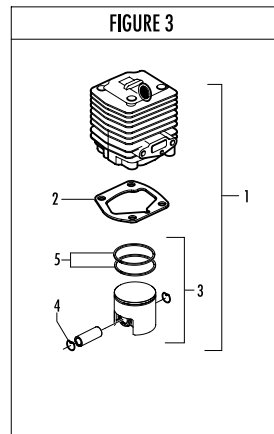

brand	PARTNER

date	APR/03	SHEET 1/4

Model	Prefix
B 462X	01

Product number
953900398

FIGURE 1